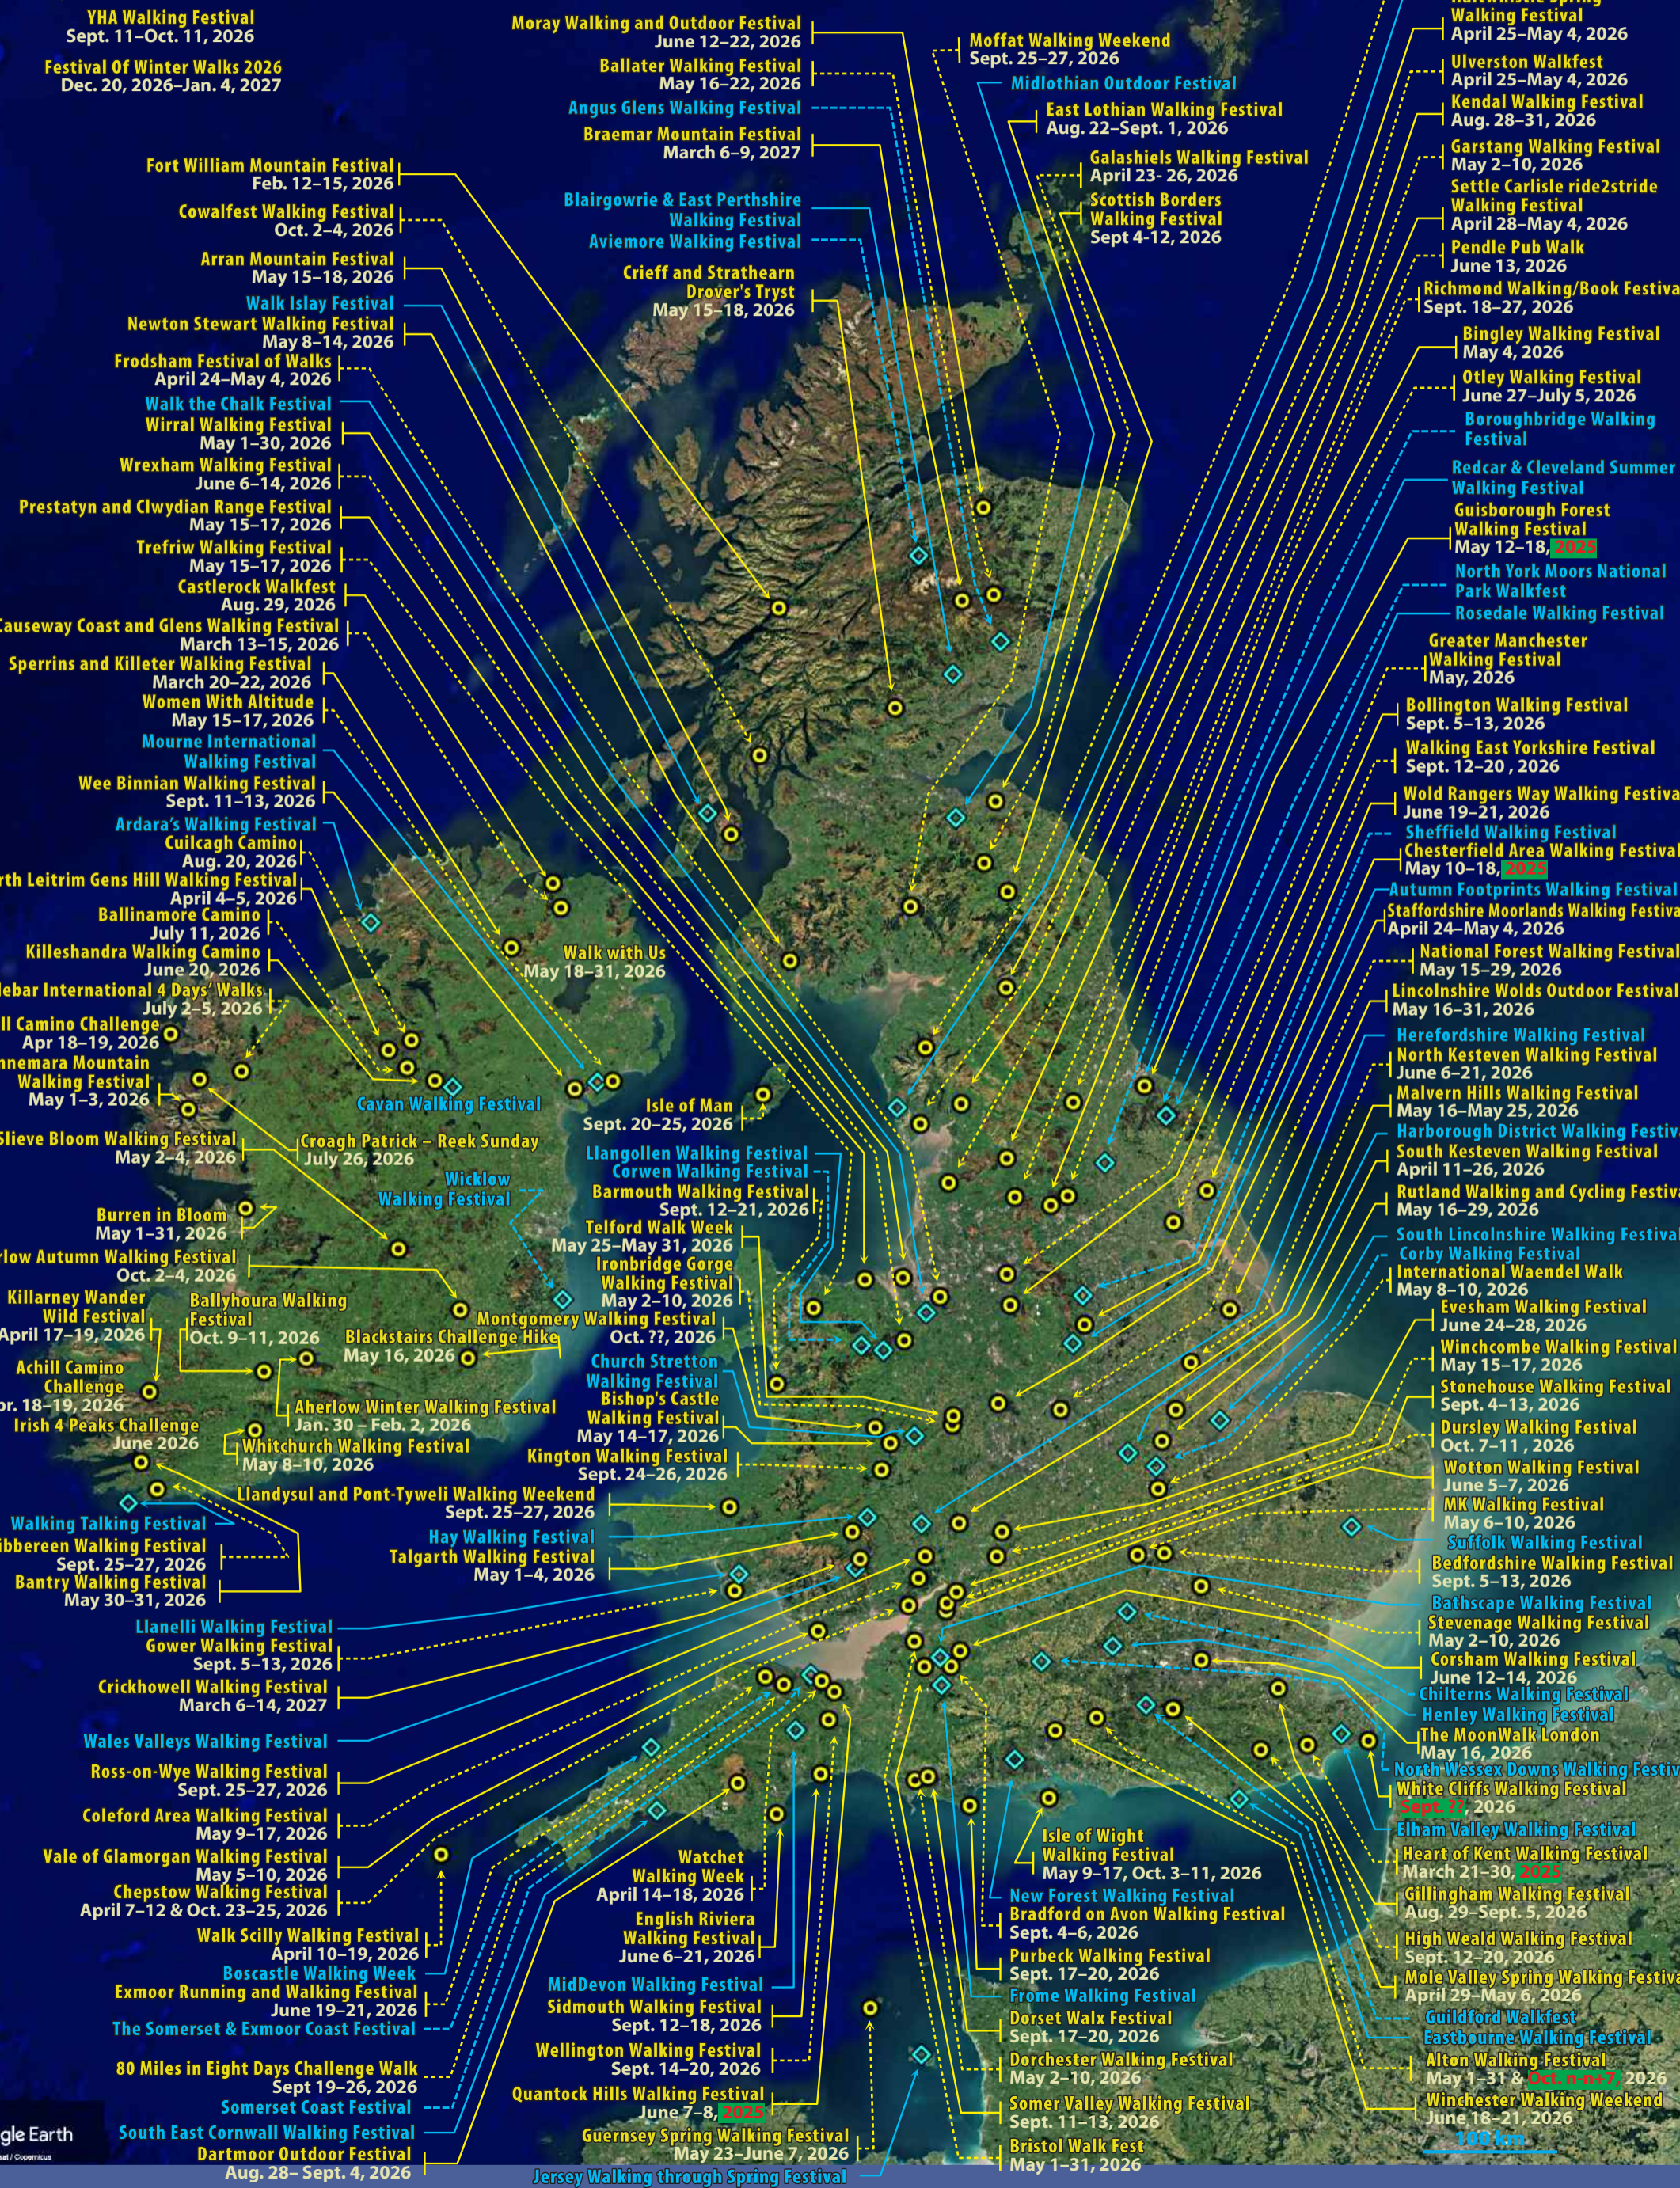

British Islands Walking Festivals

Open Paths and Trails
Walking Festivals
Ramblers
Organising a walking festival

Walks around Britain
Walking Festivals in Britain
Here are Ireland's walking festivals
Walkers are Welcome

Independent Hostel Guide
Festivals by date
World Walking Festivals
Walking Together
Walking Pages
An annotated list of walking festivals

A WhitehorseWalks map to promote walking

PAST – PRESENT

Draft

As part of maintaining my whitehorseWalks website, I'm always looking for ways to encourage more people to get out walking in natural settings. Also walking festivals are a neat social walking event. Currently I'm trying to set one up in Whitehorse in the Yukon.

In 2025, as a Canadian walker who often visits the UK—and has gone to 4 UK walking festivals—I wanted to see if I could show locations of walking festivals. None of the sites that I found showed all festivals. Lists of festivals were quite sparse, especially in light of how many I've subsequently found and put on this map. It seems that a central registry would certainly benefit those like ourselves who looked for walking festivals in various areas at certain dates.